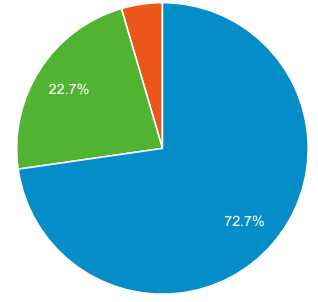

Browser & OS

Aug 29, 2016 - Sep 28, 2016

All Users
100.00% Sessions

Explorer

Summary

Browser	Sessions	Sessions
	22 % of Total: 100.00% (22)	22 % of Total: 100.00% (22)
1. Chrome	16	72.73%
2. Firefox	5	22.73%
3. Internet Explorer	1	4.55%

Contribution to total: Sessions

Rows 1 - 3 of 3