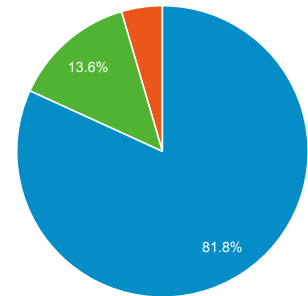

Aug 29, 2016 - Sep 28, 2016

Landing Pages

All Users
100.00% Entrances

Explorer

Summary

Landing Page	Sessions	Sessions
	22 % of Total: 100.00% (22)	22 % of Total: 100.00% (22)
1. /	18	81.82%
2. /home.aspx	3	13.64%
3. /home.aspx?allNot=allNot ification	1	4.55%

Contribution to total: Sessions

Rows 1 - 3 of 3