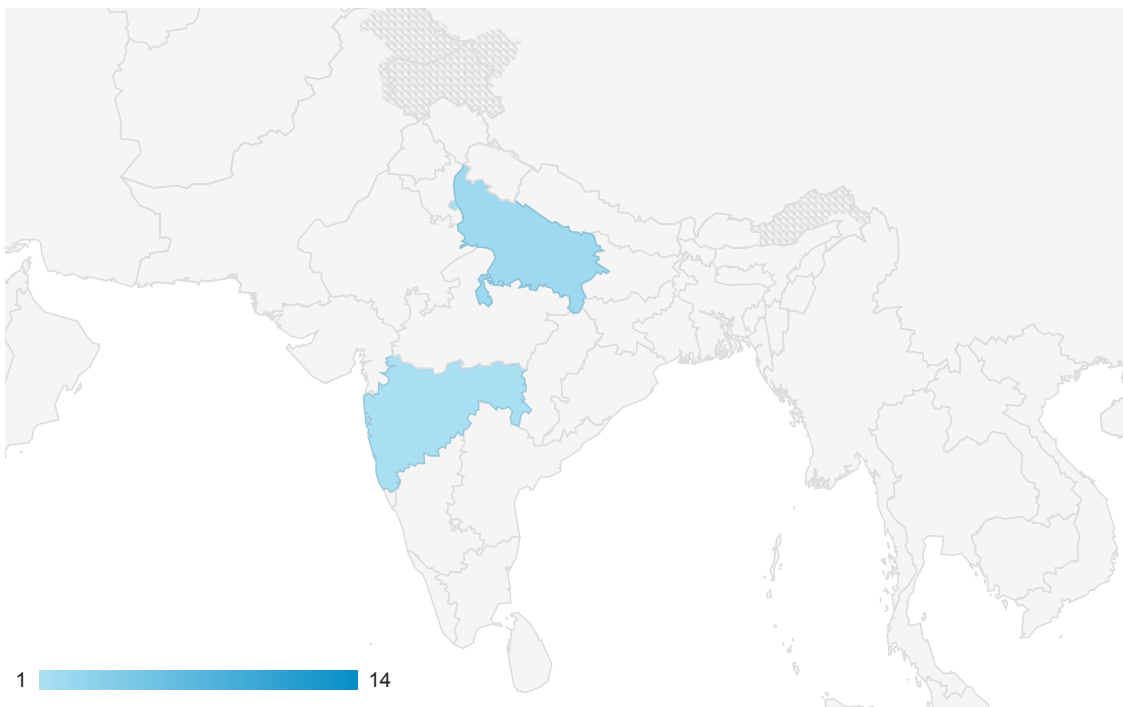

Aug 29, 2016 - Sep 28, 2016

Location

ALL » COUNTRY: India

All Users
90.91% Sessions

Map Overlay

Summary

Region	Acquisition			Behavior			Conversions		
	Sessions	% New Sessions	New Users	Bounce Rate	Pages / Session	Avg. Session Duration	Goal Conversion Rate	Goal Completions	Goal Value
	20 % of Total: 90.91% (22)	70.00% Avg for View: 72.73% (-3.75%)	14 % of Total: 87.50% (16)	70.00% Avg for View: 72.73% (-3.75%)	1.90 Avg for View: 1.82 (4.50%)	00:01:13 Avg for View: 00:01:07 (10.00%)	0.00% Avg for View: 0.00% (0.00%)	0 % of Total: 0.00% (0)	\$0.00 % of Total: 0.00% (\$0.00)
1. Chandigarh	14 (70.00%)	64.29%	9 (64.29%)	57.14%	2.29	00:01:45	0.00%	0 (0.00%)	\$0.00 (0.00%)
2. Uttar Pradesh	2 (10.00%)	50.00%	1 (7.14%)	100.00%	1.00	00:00:00	0.00%	0 (0.00%)	\$0.00 (0.00%)
3. Telangana	2 (10.00%)	100.00%	2 (14.29%)	100.00%	1.00	00:00:00	0.00%	0 (0.00%)	\$0.00 (0.00%)
4. Delhi	1 (5.00%)	100.00%	1 (7.14%)	100.00%	1.00	00:00:00	0.00%	0 (0.00%)	\$0.00 (0.00%)
5. Maharashtra	1 (5.00%)	100.00%	1 (7.14%)	100.00%	1.00	00:00:00	0.00%	0 (0.00%)	\$0.00 (0.00%)

Rows 1 - 5 of 5