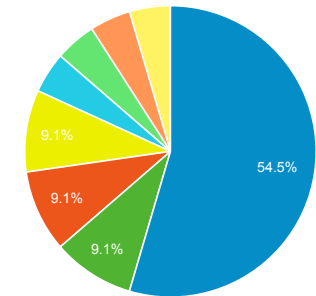

Aug 29, 2016 - Sep 28, 2016

Network

All Users
100.00% Sessions

Explorer

Summary

Service Provider	Sessions	Sessions
	22 % of Total: 100.00% (22)	22 % of Total: 100.00% (22)
1. haryana state wide area network	12	54.55%
2. abts delhi	2	9.09%
3. standardisation testing and quality certification (stqc) hydera	2	9.09%
4. taipei taiwan	2	9.09%
5. bcl west 3rd floor spectrum towers mind space link road mumbai m	1	4.55%
6. bsnl gsm north zone o/o sr gm (cmts) nc chandigarh	1	4.55%
7. haryana pwd(b&r)	1	4.55%
8. haryana state data centre (hsvc)	1	4.55%

Contribution to total: Sessions

Rows 1 - 8 of 8