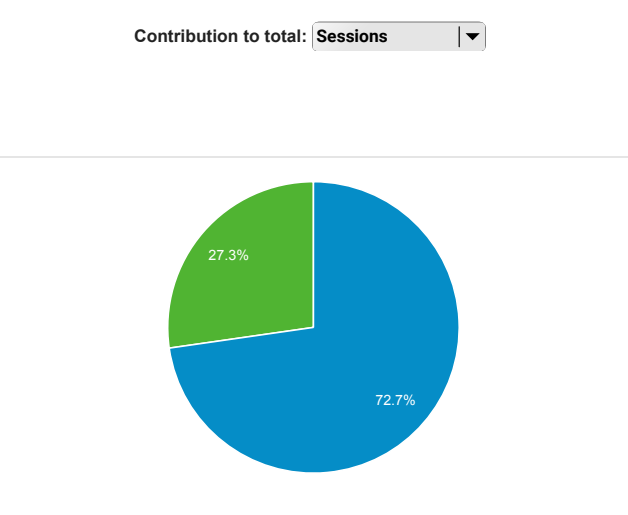

# New vs Returning

Aug 29, 2016 - Sep 28, 2016

All Users  
100.00% Sessions

### Summary

User Type	Sessions	Sessions
1. <span style="color: blue;">■</span> New Visitor	16	72.73%
2. <span style="color: green;">■</span> Returning Visitor	6	27.27%

Rows 1 - 2 of 2