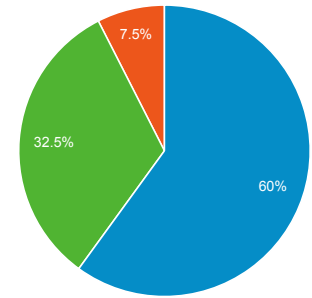

Aug 29, 2016 - Sep 28, 2016

Pages

All Users
100.00% Pageviews

Explorer

Pageviews

Page	Pageviews	Pageviews
	40 % of Total: 100.00% (40)	40 % of Total: 100.00% (40)
1. /	24	60.00%
2. /home.aspx	13	32.50%
3. /home.aspx?allNot=allNot ification	3	7.50%

Contribution to total: Pageviews

Rows 1 - 3 of 3